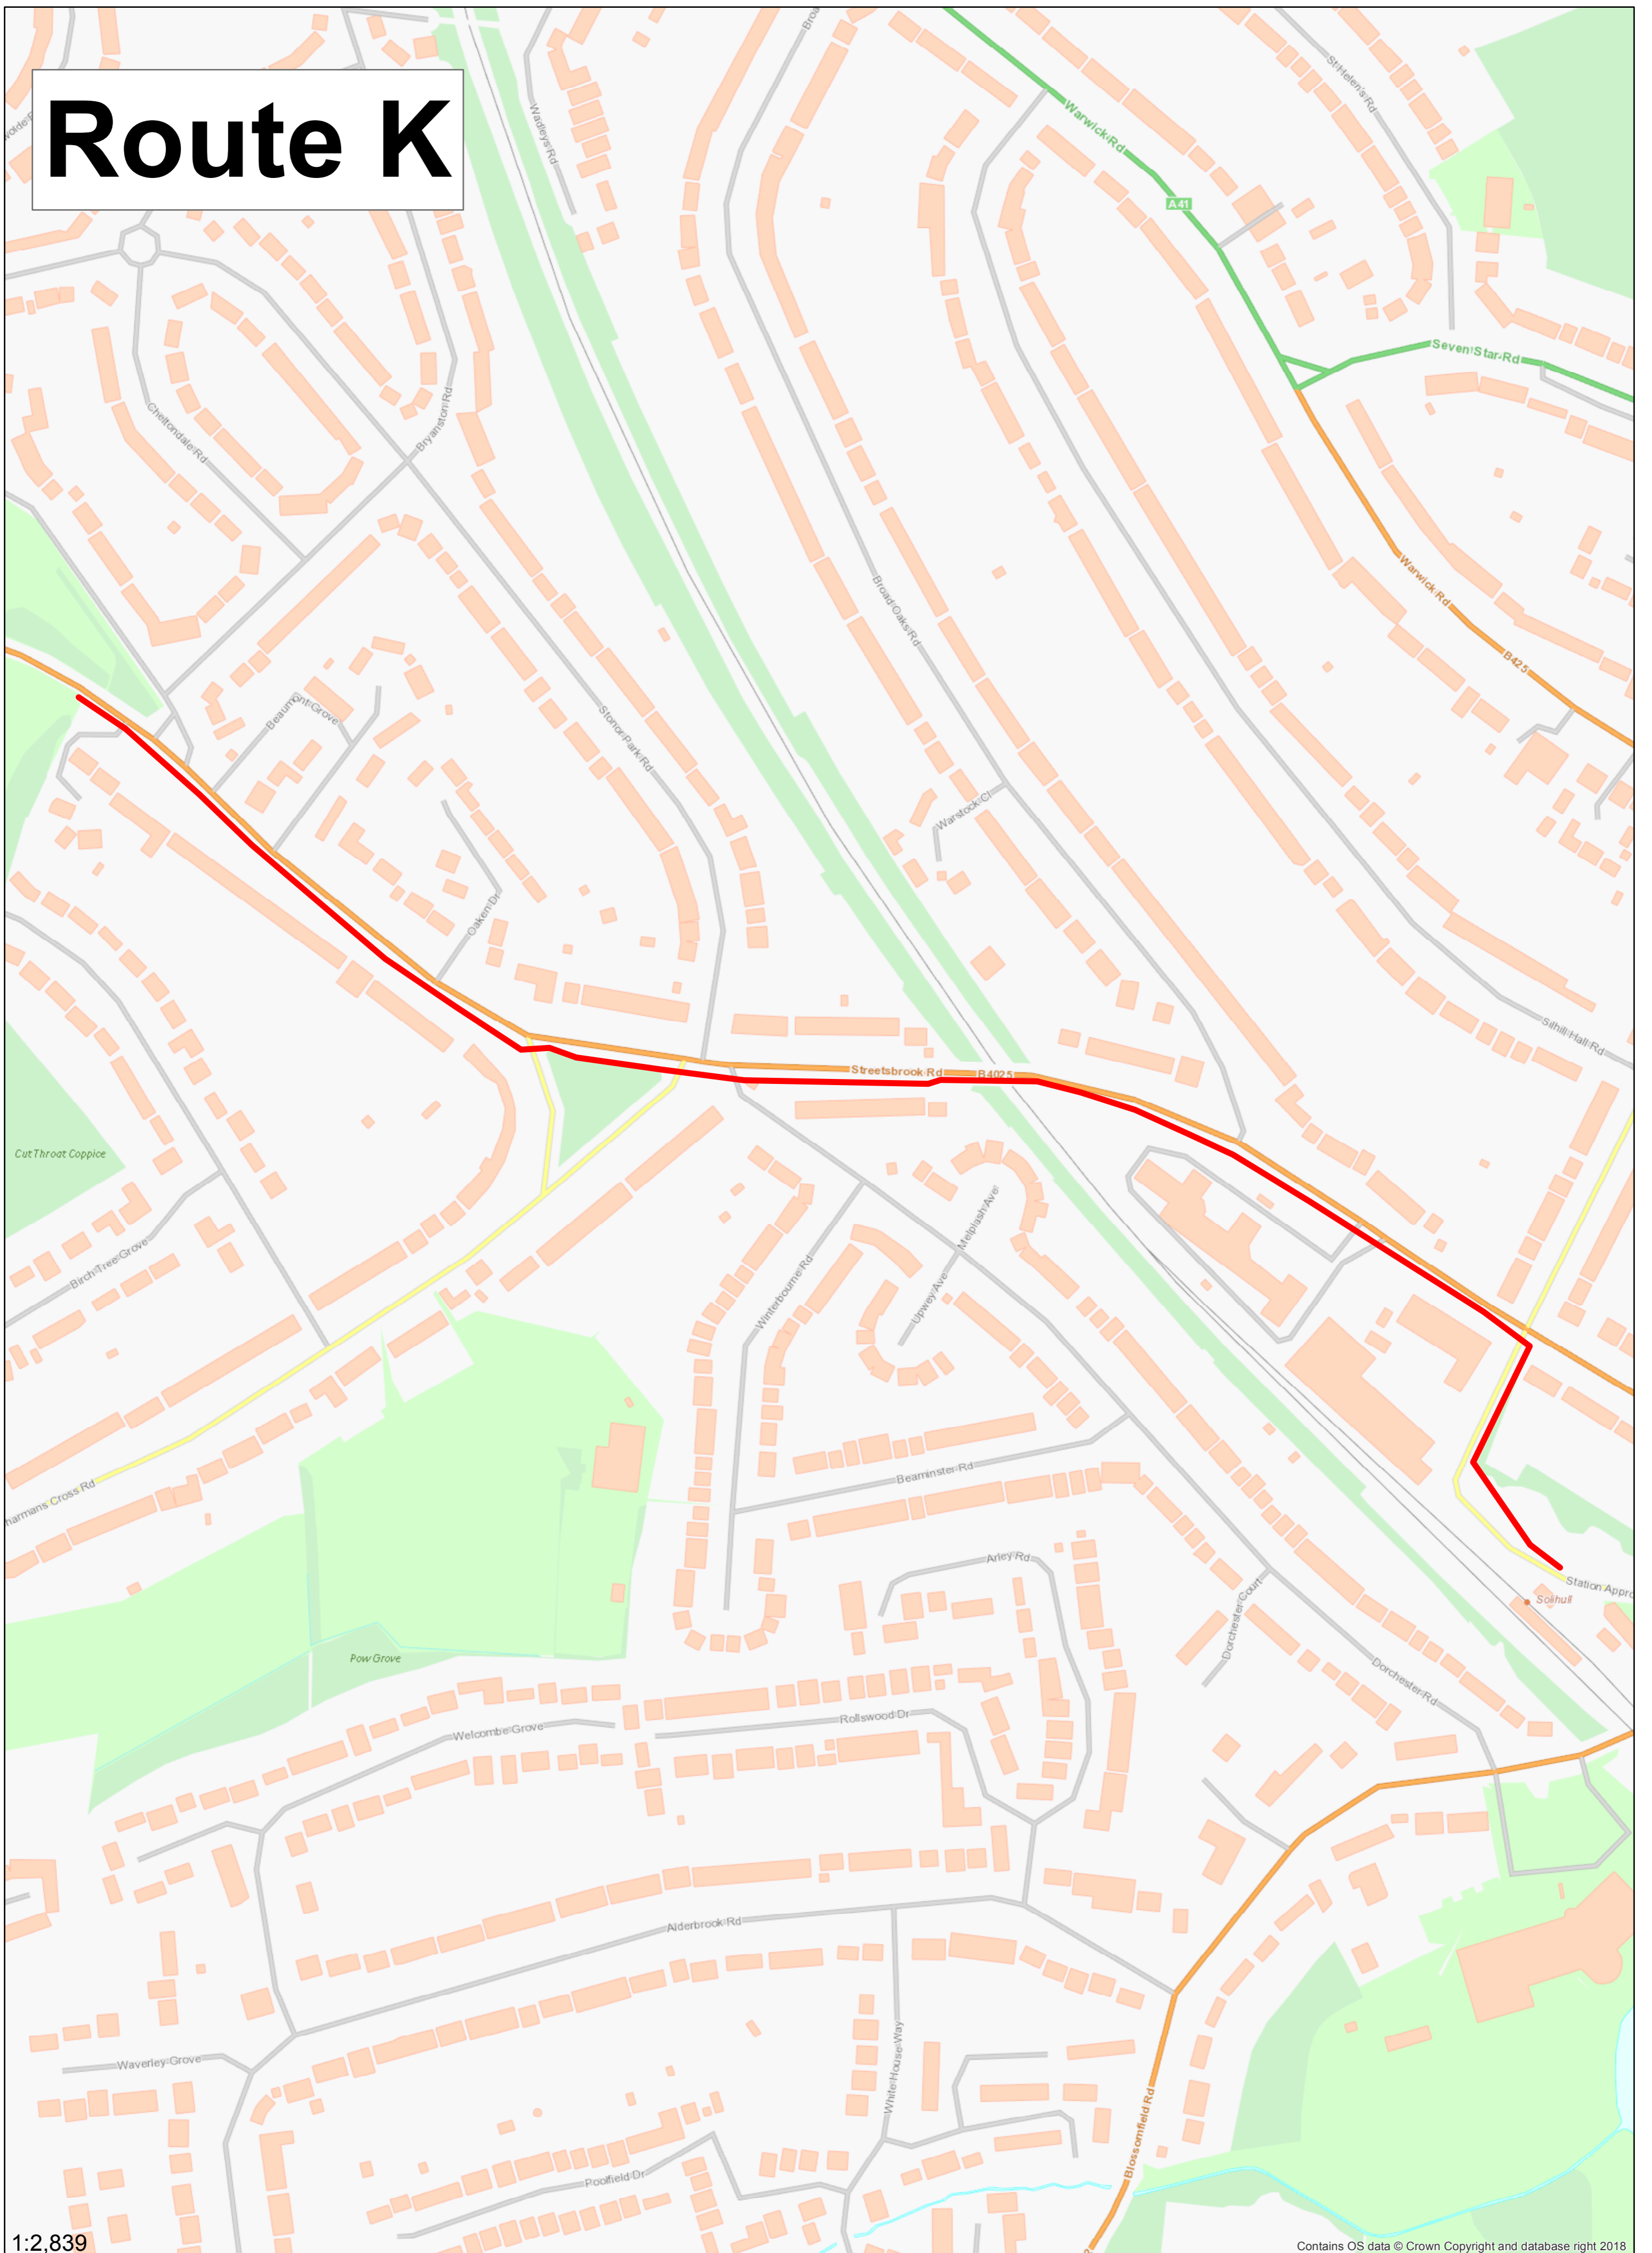

# Route K

1:2,839

Contains OS data © Crown Copyright and database right 2018

**European Union**  
European Regional  
Development Fund

**Wildlife Ways Network**  
**Route K Streetsbrook Road**