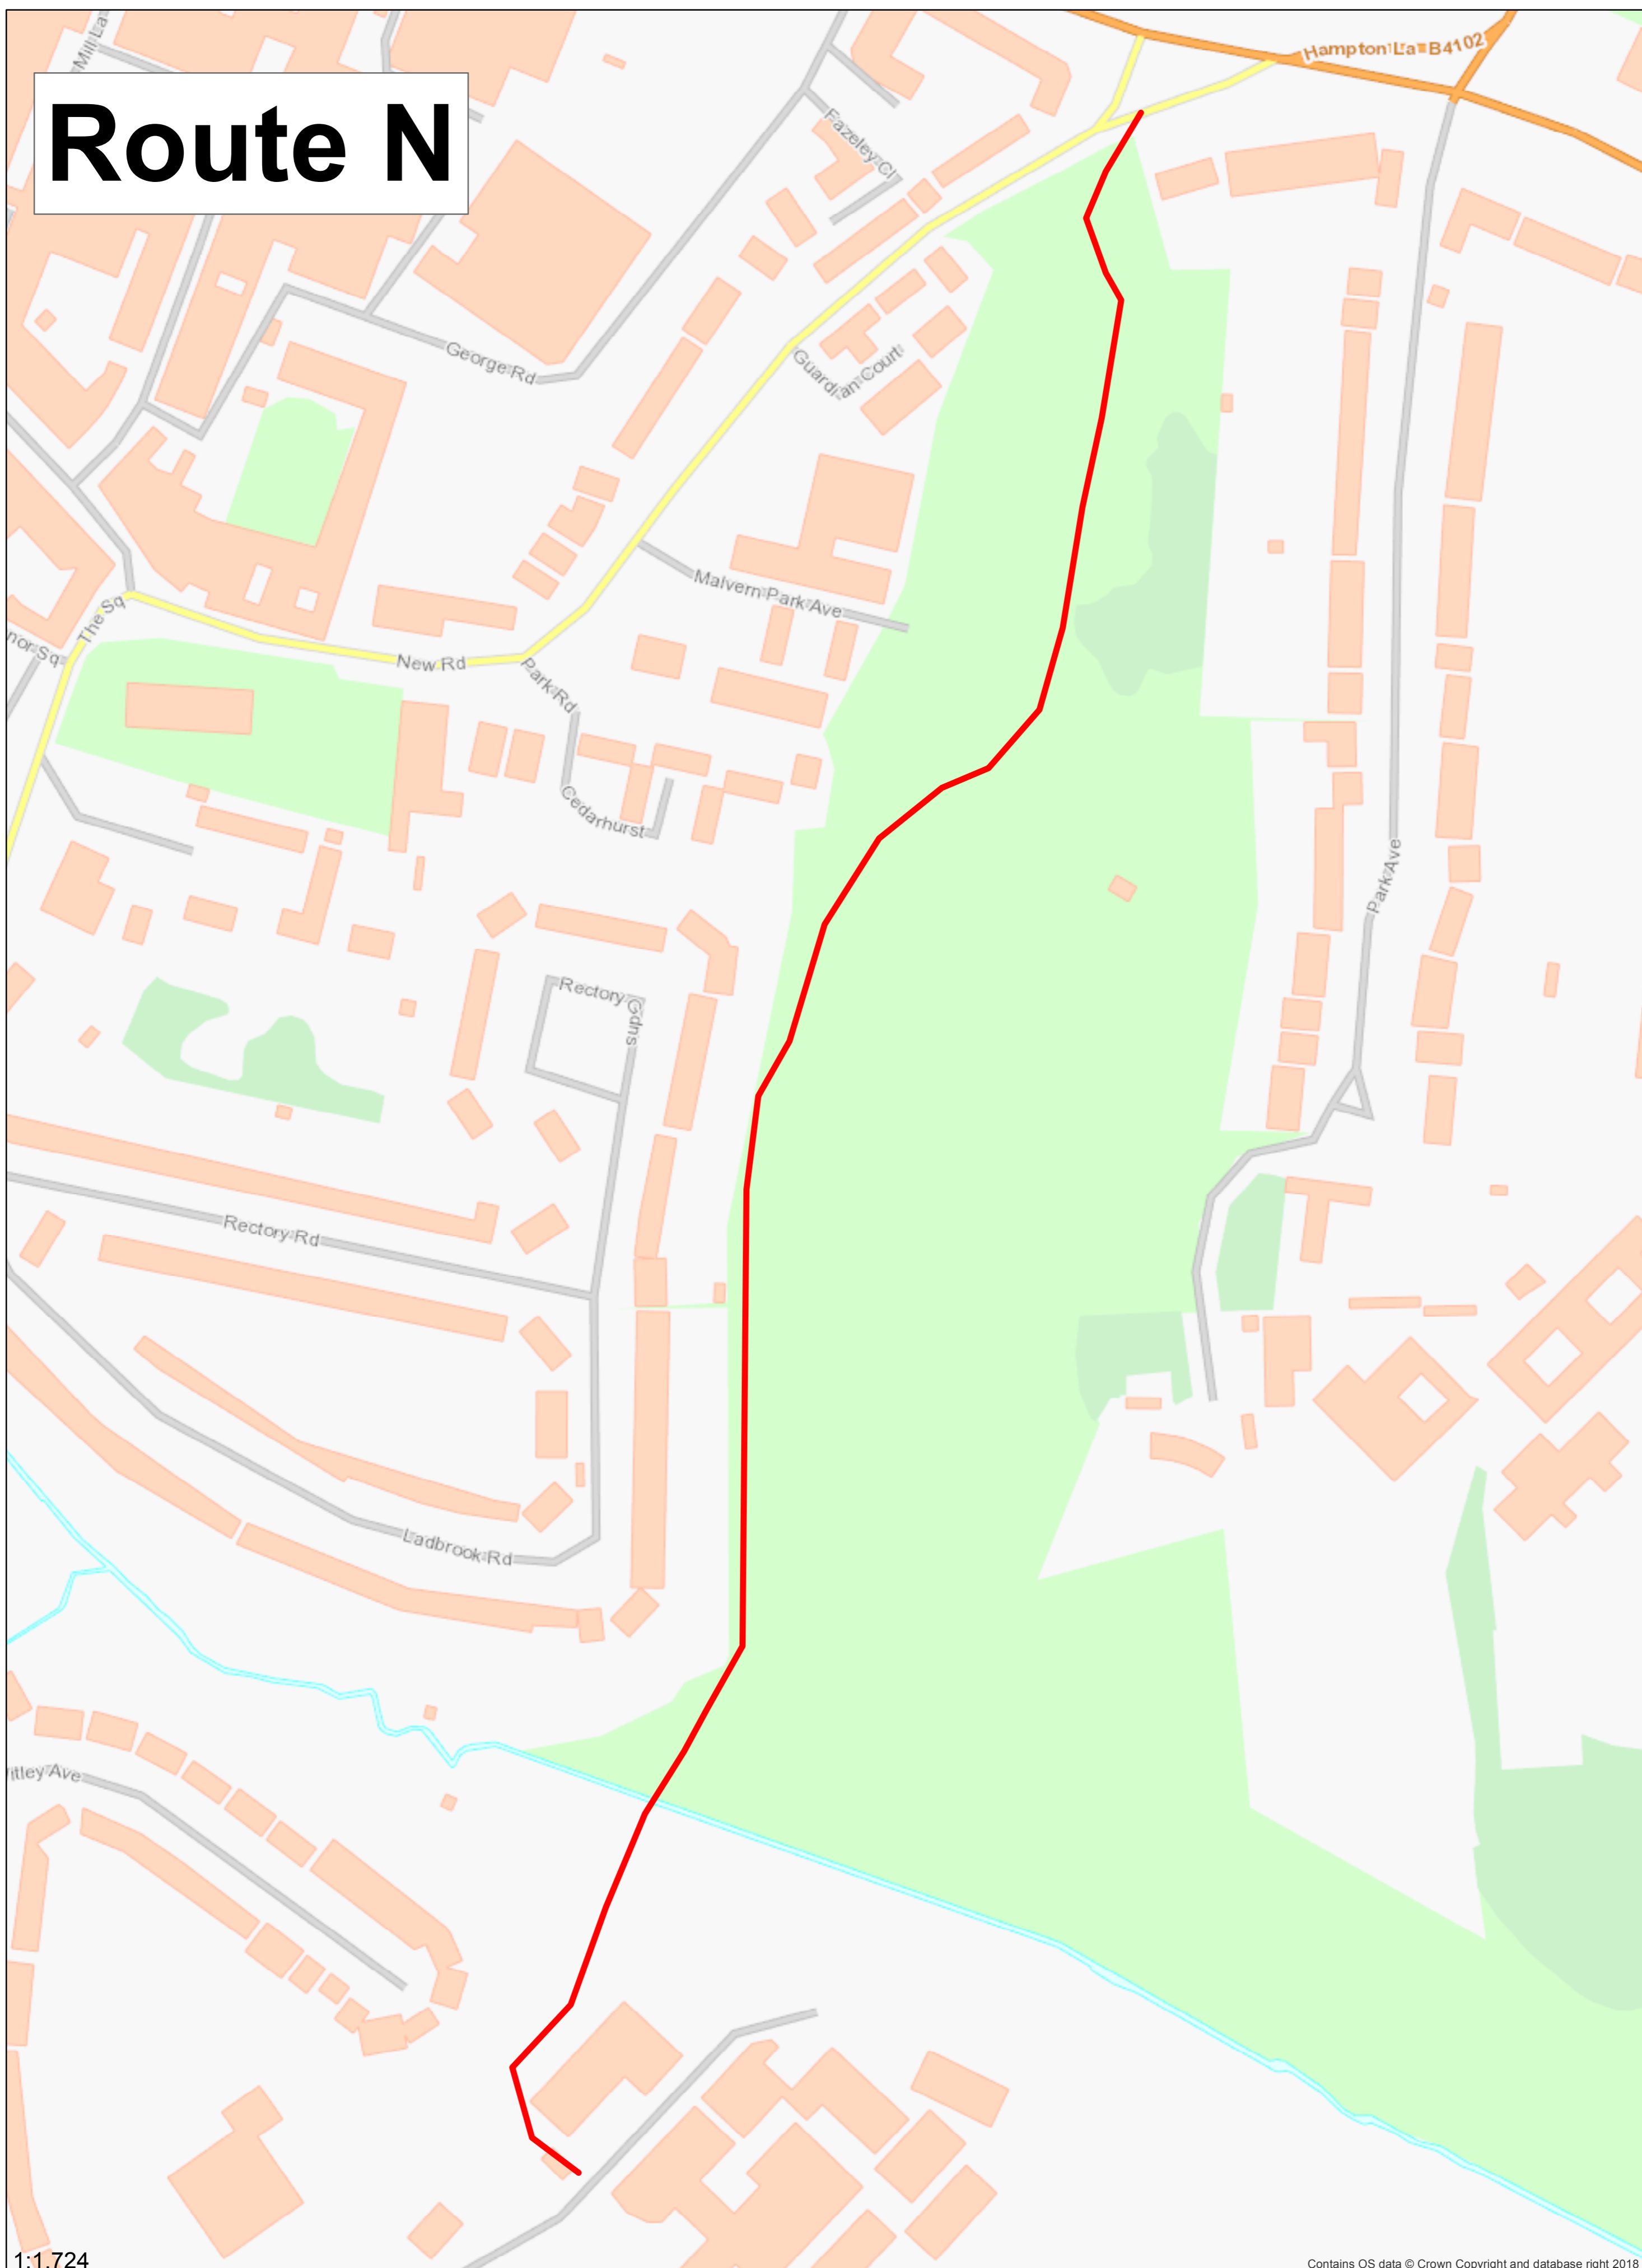

Route N

1:1,724

Contains OS data © Crown Copyright and database right 2018

European Union
European Regional
Development Fund

Wildlife Ways Network Route N
Malvern Park